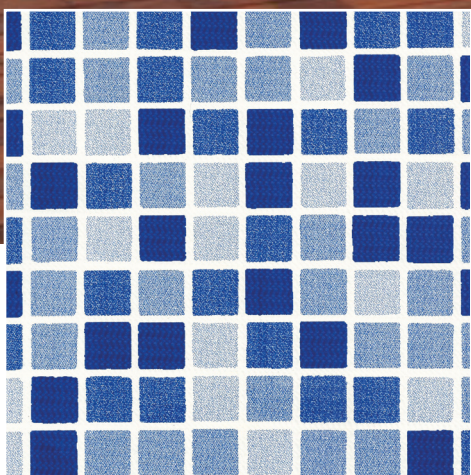

Enjoy great moments

NGD Mosaik Aqua