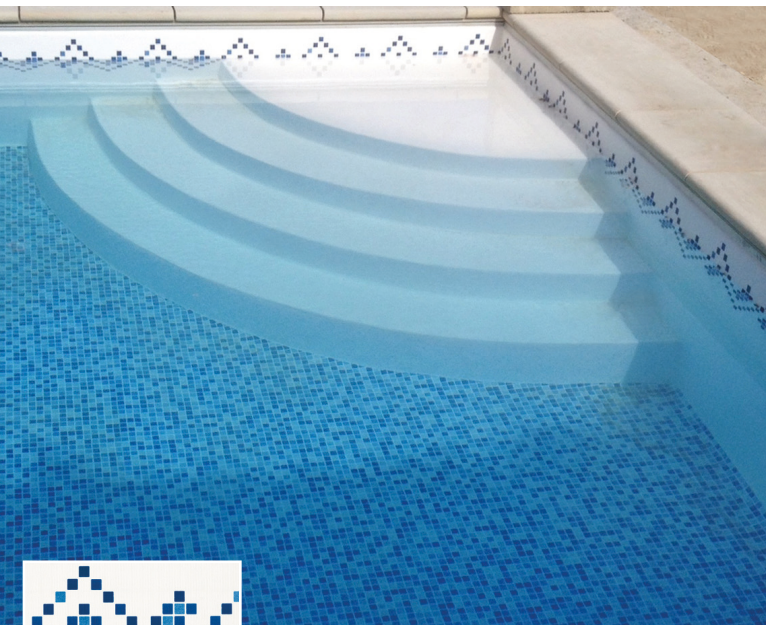

NG Azur

Show your individual style!

Select your dream swimming pool from 10 beautiful borders:

NGB Pyramid Aqua
27,5 cm

NGB Pyramid Granite
27,5 cm

NGB Pyramid Terra
27,5 cm

NGB Fish Aqua
21,5 cm

NGB Fish Blue
21,5 cm

NGB Fish Granite
21,5 cm

NGB Meander Aqua
27,5 cm

NGB Meander Blue
27,5 cm

NGB Zen Granite
27,5 cm

NGB Zen Terra
27,5 cm

We fulfill your individual dream!

Choose the pool of your dreams from 14 beautiful patterns:

NEW!

Enjoy great moments

NGD Mosaik Aqua

Enjoy water and sun

NGD Mosaik Orient

Bathing fun guaranteed

NGD Playa Arena

Timelessly beautiful and refreshingly different