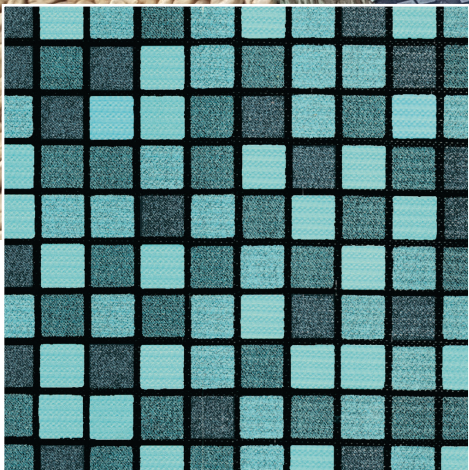

Enjoy water and sun

NGD Mosaik Orient