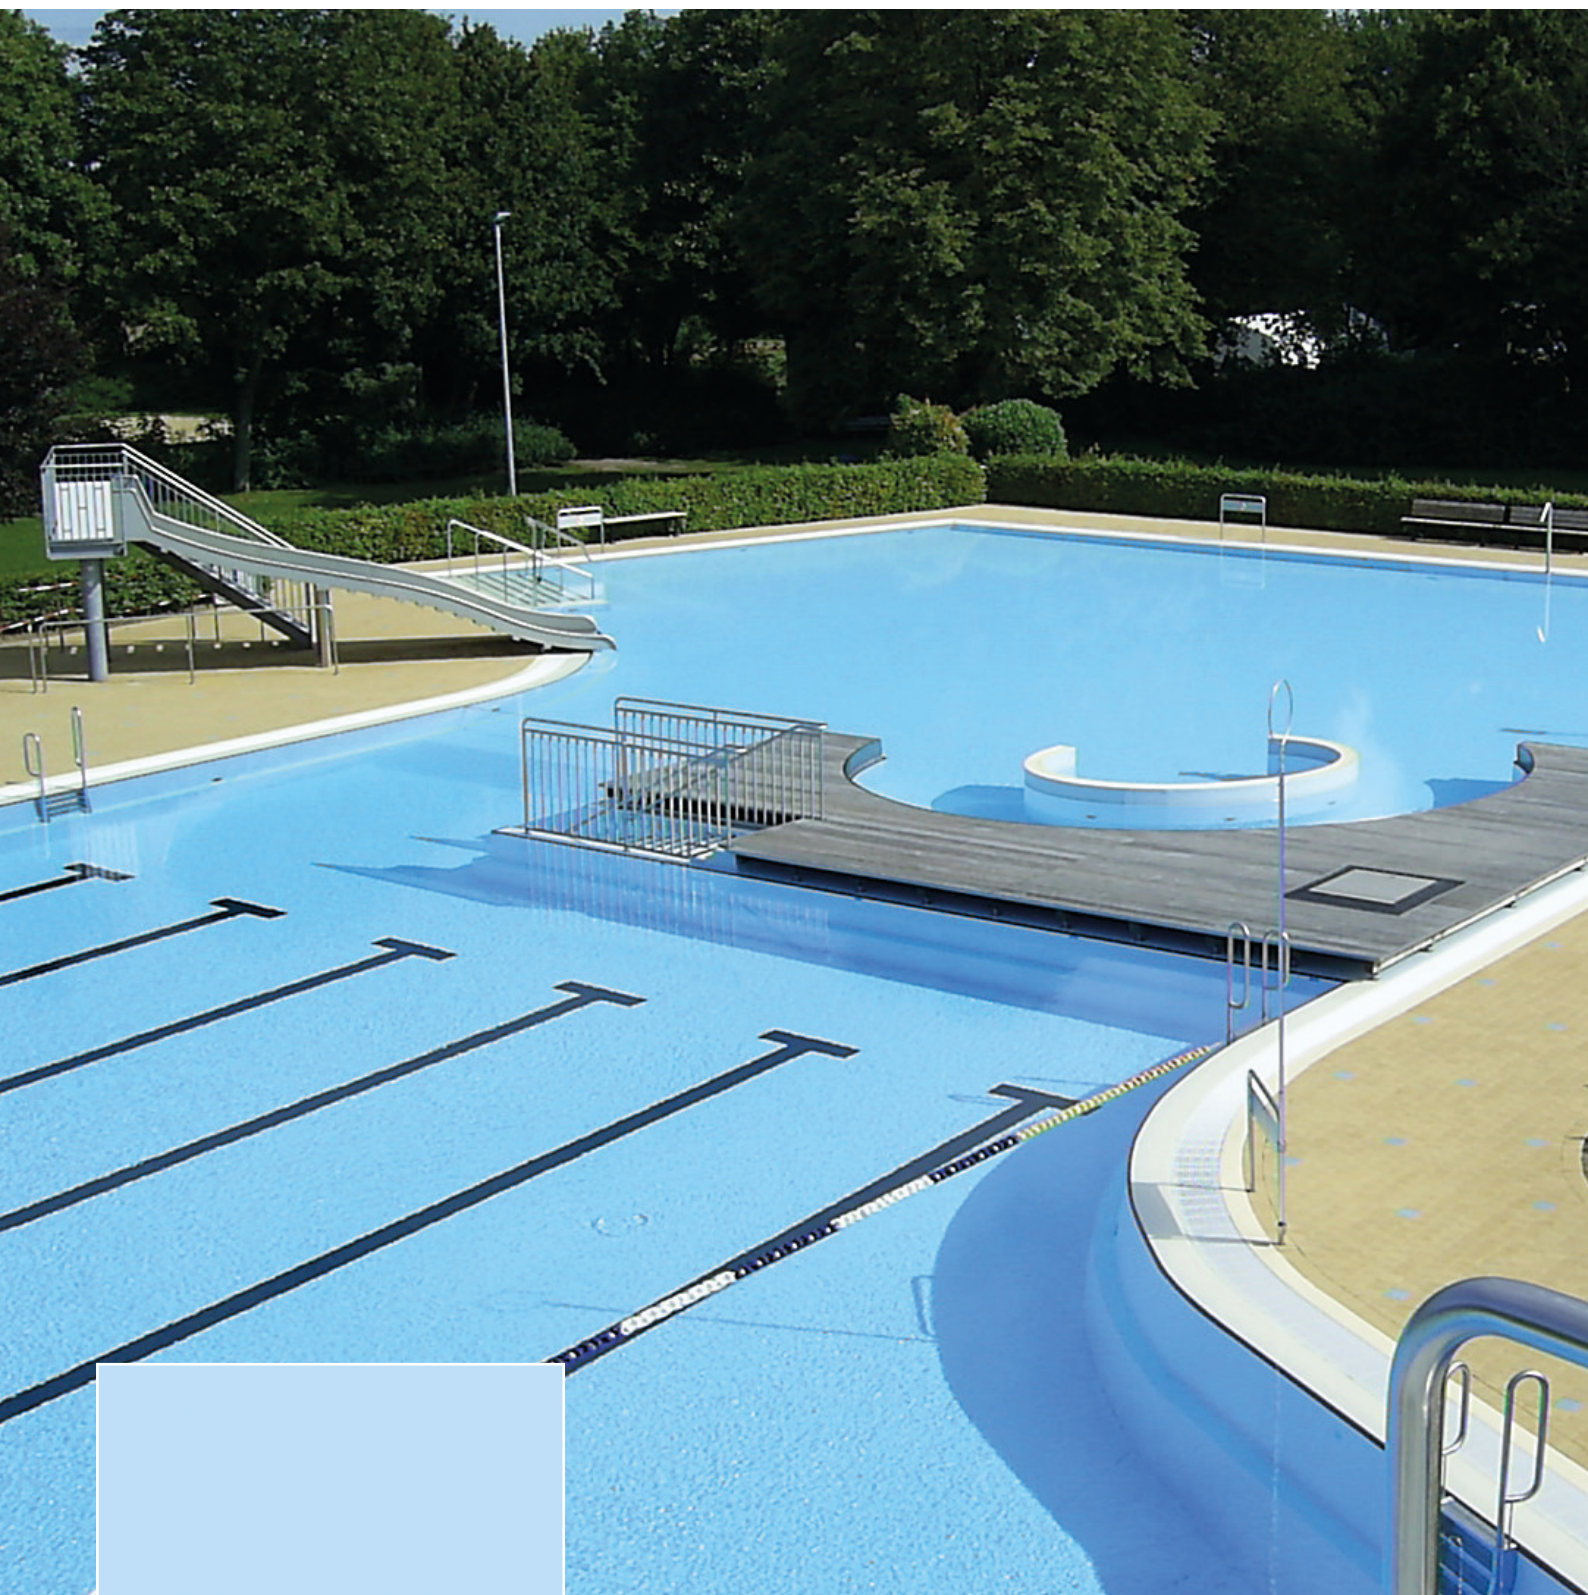

NGC Green

The source of deep relaxation

NG Granite

Pure quality of life

NG Sand

The source of pure pleasure

NG White

The beauty of public swimming

NG Azur

Show your individual style!

Select your dream swimming pool from 10 beautiful borders:

NGB Pyramid Aqua
27,5 cm

NGB Pyramid Granite
27,5 cm

NGB Pyramid Terra
27,5 cm

NGB Fish Aqua
21,5 cm

NGB Fish Blue
21,5 cm